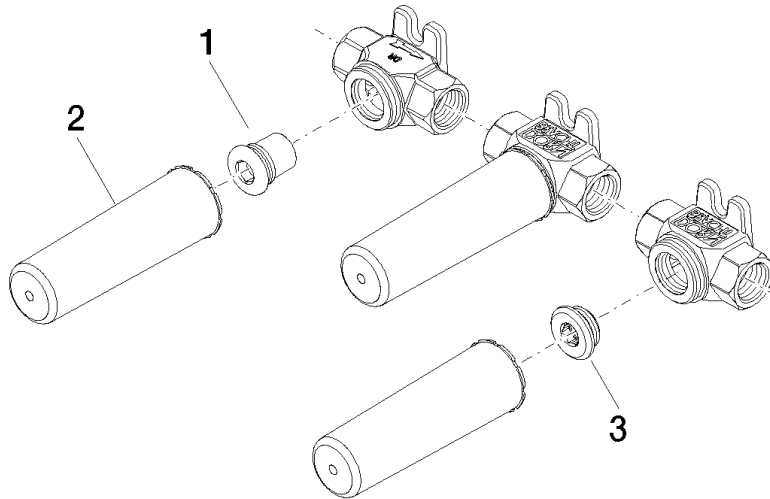

## Concealed wall-mounted mixer variable positioning -

---

35 712 970 90

- red brass, lead-free
- 1/2" connection
- 3x sealing plug 1/2"
- 3x dust cover
- WRAS 1702022

**Concealed wall-mounted mixer variable positioning -**

35 712 970 90

mm [inches]

	min	max
Madison	55 [2 1/8"]	115 [4 1/2"]
Square	55 [2 1/8"]	110 [4 3/8"]
Circle	55 [2 1/8"]	130 [5 1/8"]
Vaia	60 [2 3/8"]	132 [5 1/4"]
Domicil	60 [2 1/2"]	100 [3 7/8"]
Deque	70 [2 3/4"]	135 [5 3/8"]
Gentle	70 [2 3/4"]	135 [5 3/8"]
La Fleur	70 [2 3/4"]	135 [5 3/8"]
Selv	70 [2 3/4"]	135 [5 3/8"]
Supernova	70 [2 3/4"]	135 [5 3/8"]
Symetrics	70 [2 3/4"]	135 [5 3/8"]
Tara	70 [2 3/4"]	135 [5 3/8"]
CL_2	85 [3 3/8"]	108 [4 3/8"]
MEM	93 [3 5/8"]	138 [5 3/8"]
CL_1	93 [3 5/8"]	138 [5 3/8"]
La Fleur Cl.	102 [4"]	144 [5 5/8"]

**Concealed wall-mounted mixer variable positioning -**

35 712 970 90

**Spare parts list**

No.	Item Number	Name	Quantity used	Delivery time
1	04 31 20 037 00 90	plug	1	2
2	09 21 02 102 90	cap	3	2
3	04 31 20 006 00 90	plug	2	2