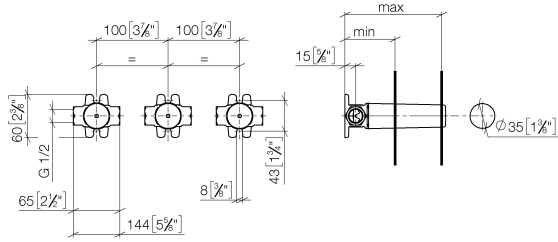

## Concealed wall-mounted mixer variable positioning -

---

35 712 970 90

- red brass, lead-free
- 1/2" connection
- 3x sealing plug 1/2"
- 3x dust cover
- WRAS 1702022

**Concealed wall-mounted mixer variable positioning -**

35 712 970 90

mm [inches]

	min	max
Madison	55 [2 1/8"]	115 [4 1/2"]
Square	55 [2 1/8"]	110 [4 3/8"]
Circle	55 [2 1/8"]	130 [5 1/8"]
Vaia	60 [2 3/8"]	132 [5 1/4"]
Domicil	60 [2 1/2"]	100 [3 7/8"]
Deque	70 [2 3/4"]	135 [5 3/8"]
Gentle	70 [2 3/4"]	135 [5 3/8"]
La Fleur	70 [2 3/4"]	135 [5 3/8"]
Selv	70 [2 3/4"]	135 [5 3/8"]
Supernova	70 [2 3/4"]	135 [5 3/8"]
Symetrics	70 [2 3/4"]	135 [5 3/8"]
Tara	70 [2 3/4"]	135 [5 3/8"]
CL_2	85 [3 3/8"]	108 [4 3/8"]
MEM	93 [3 5/8"]	138 [5 3/8"]
CL_1	93 [3 5/8"]	138 [5 3/8"]
La Fleur Cl.	102 [4"]	144 [5 5/8"]

**Concealed wall-mounted mixer variable positioning -**

35 712 970 90

**Spare parts list**

No.	Item Number	Name	Quantity used	Delivery time
1	04 31 20 037 00 90	plug	1	2
2	09 21 02 102 90	cap	3	2
3	04 31 20 006 00 90	plug	2	2